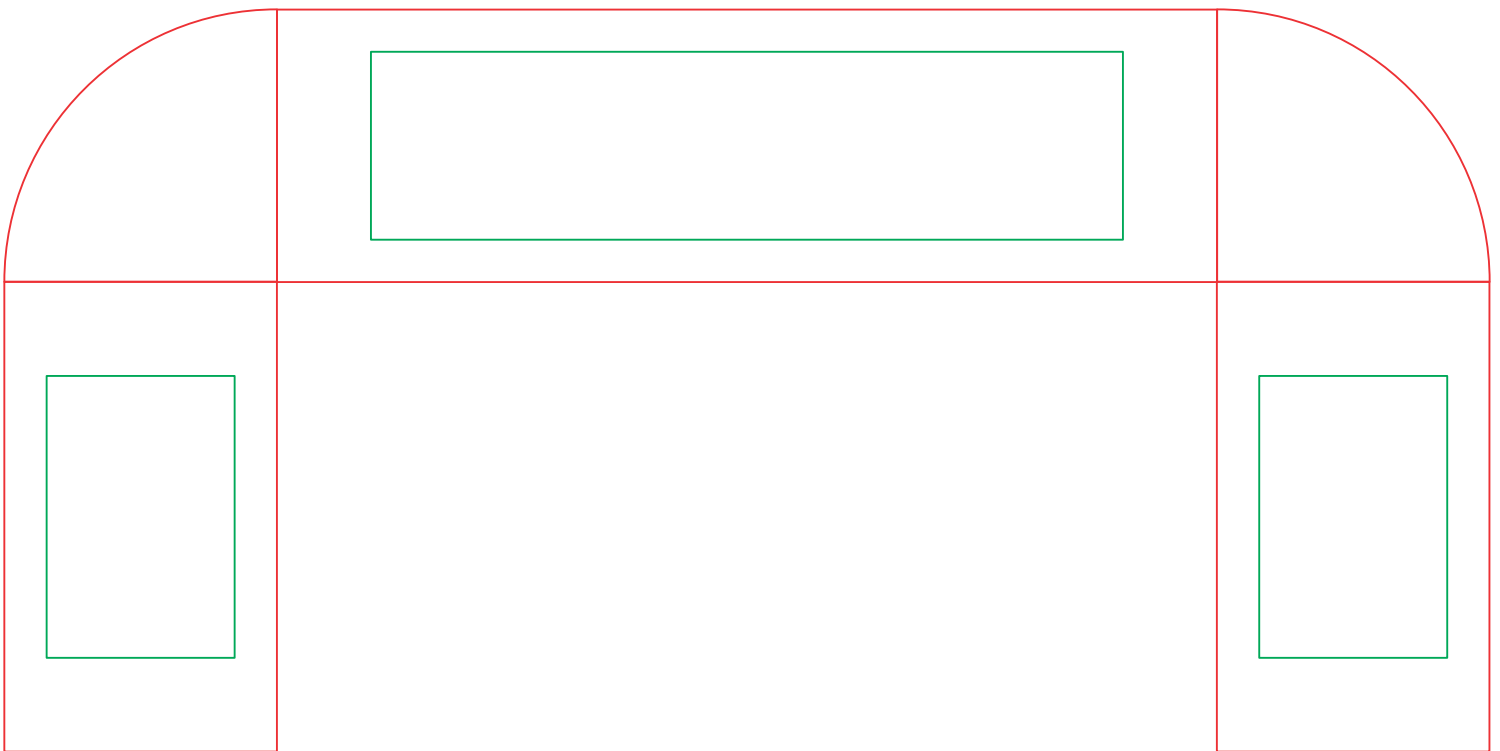

Inflatable Arch

Templates are scaled down

-  **Bleed** - Must be filled with background colour
-  **Safe Area** - Logos must not go over this area

- * Artwork must be supplied in open vector format
- * All fonts must be converted to outlines / curves
- * All images must be a minimum of 200DPI actual size